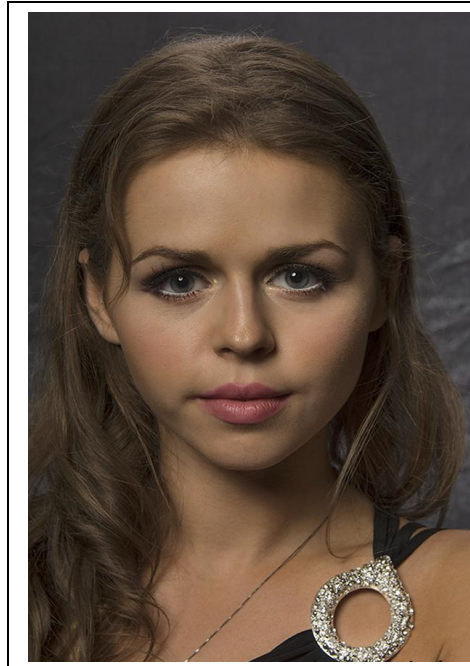

2017 NECCC Conference Models

NICOLE D'ALLILLO

SI CHEN

MIMI THEMIDOR

CHELSIE RALEIGH

BRIANA BOURASSA

COURTNEY MURPHY

2017 NECCC CONFERENCE MODELS PAGE 2

JOHENA ALVERIO

MAGGIE LI

IVY RONG LIU

**JILLIAN RAE
BOULANGER**

**NANCY
SOROKINA**

**RACHEL
SHERWOOD**